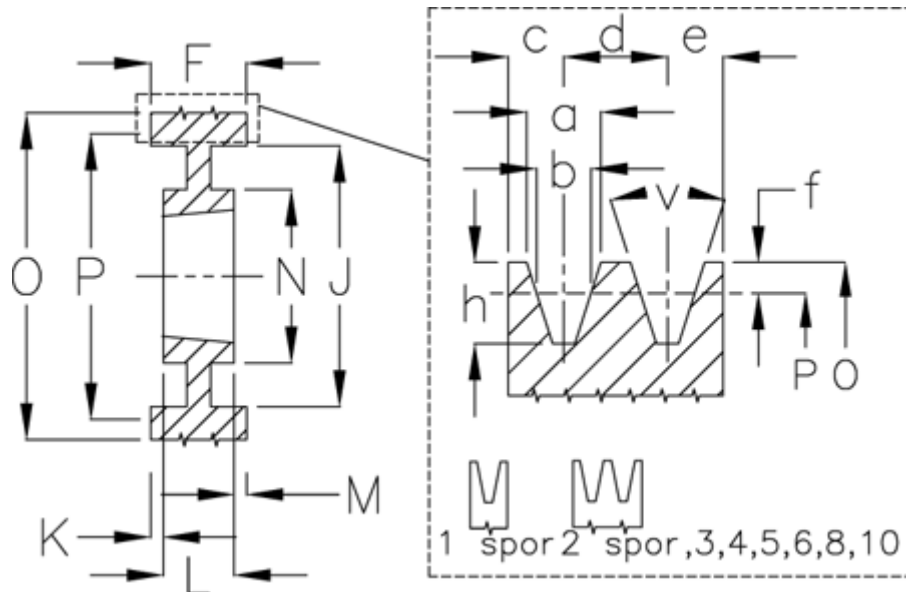

Article number: 604112033505

Description: V-belt pulley SPC 335/5 TL3535

Measures

a	= 22.0	F	= 136	Number of grooves = 5	
b	= 19.0	For bush	= 3535	O	= 344.6
Bush \varnothing max	= 90	h	= 23.8	P	= 335
c	= 17.0	J	= 279	Type	= SPC
d	= 25.5	K	= 23,5	v (degrees)	= 38
e	= 17.0	L	= 89		
E	= 20	m	= 23,5		
f	= 4.8	N	= 175		